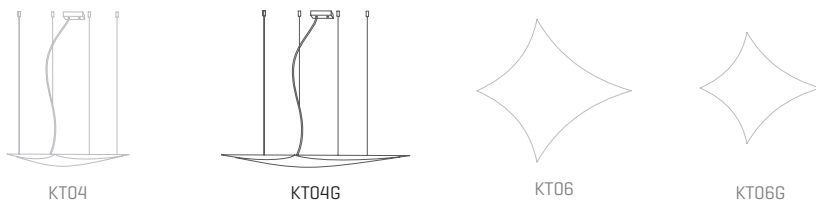

Kite Collection

MATERIAL FINISHES

LAMPSHADE

SIMETECH® by arturo alvarez
One color to choose

Painted steel

CANOPY AND CABLE

Stainless steel

Transparent cable

LIGHT SOURCE BUILT IN

100~277V - 60Hz

□□□□ 48W 3000K 7560lm built-in
upon request 2700K 7272lm

Dimming system: 0-10V
upon request PHASE CONTROL (only 120V)

OTHER TECHNICAL DATA

NET WEIGHT

23,4lb

PACKAGING

39,4x39,4x4,7in
28,7lb

ELECTRICAL FEATURES

CERTIFICATIONS