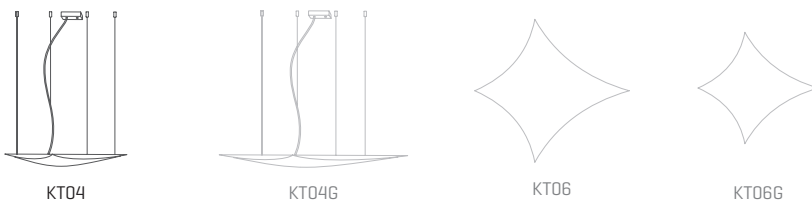

Kite Collection

MATERIAL FINISHES

LAMPSHADE

SIMETECH® by arturo alvarez
One color to choose

Painted steel
Inside diffuser

CANOPY AND CABLE

Stainless steel
Transparent cable

LIGHT SOURCE BUILT IN

100-277V - 60Hz

□ □ □ □ 24W 3000K 3780lm built-in
upon request 2700K 3636lm

Dimming system: 0-10V
upon request PHASE CONTROL [only 120V]

OTHER TECHNICAL DATA

NET WEIGHT

13,2lb

PACKAGING

28x28x5,1in
19,8lb

ELECTRICAL FEATURES

CERTIFICATIONS