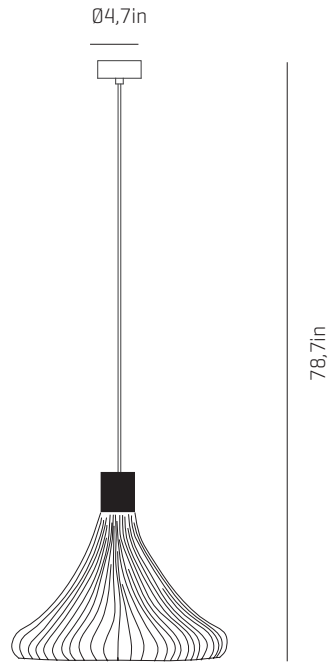

## emotional light

inn collection

12,6in

78,7in

USA & Canada

ref. IN04

IN04-Mini

IN04

Top view

Bottom view

Ø15 in

#### CANOPY AND CABLE

Steel painted in matt black

Black cable

Standard: 78,7in

Length customizable