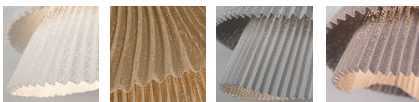

Top view

Bottom view

Ø15 in

#### LAMPSHADE

Painted stainless steel | One color to choose

BL

BE

G

T

CUSTOM  
COLOR

Stainless steel | Acero inoxidable