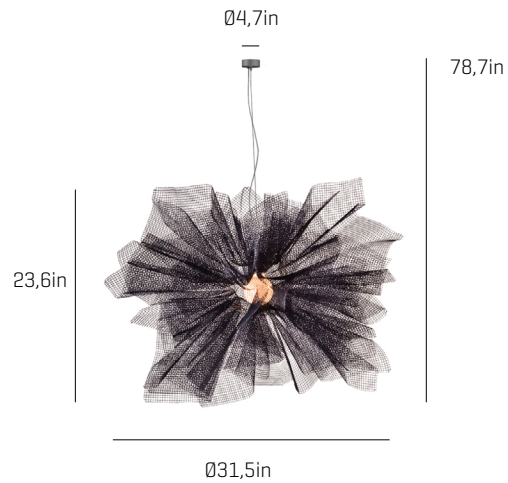

# Fluo

ref. **FL04**

Pendant lamp

[Click here to download:](#)  
3D/2D, pictures, photometric curves  
and assembly instructions

2009