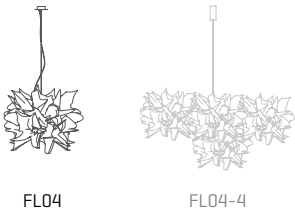

Fluo Collection

FL04

FL04-4

MATERIAL FINISHES

LAMPSHADE

Galvanized painted steel

One color to choose*

*For orders of 5 or more units select any RAL color

CANOPY AND CABLE

Steel gloss nickel-plated and stainless steel

Black or transparent cable

LIGHT SOURCE

120V - 60Hz

E26 Med. - Max. 1x100 W

E26 LED - Max. 1x13 W

OTHER TECHNICAL DATA

PACKAGING

31,5x29,5x29,5in

14,3lb

ELECTRICAL FEATURES

CERTIFICATIONS