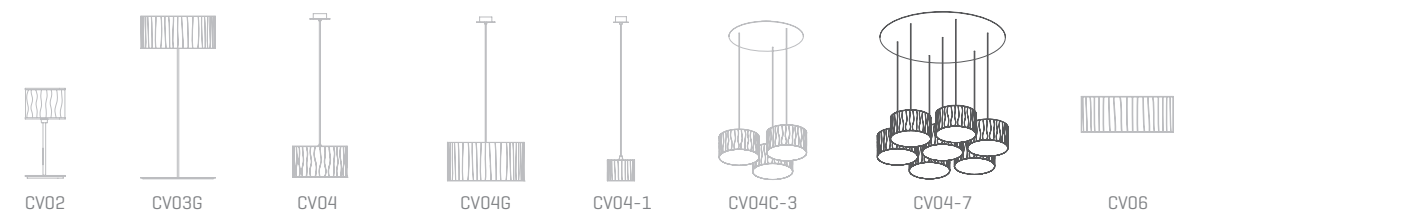

Curvas

ref. **CV04-7**

Pendant lamp

Curvas Collection

MATERIAL FINISHES

LAMPSHADE

Glass

One color to choose

Bottom diffuser

CANOPY AND CABLE

DIBOND®

Black or transparent cable

RECOMMENDED BULBS

120V - 60Hz

E26 Med. - Max. 7x100 W

E26 Med. - Max. 7x42 W

E26LED - Max. 7x13 W

upon request:

GU24 - Max. 7x23 W

OTHER TECHNICAL DATA

NET WEIGHT

39,7lb

PACKAGING

31,5x47,2x49,2in