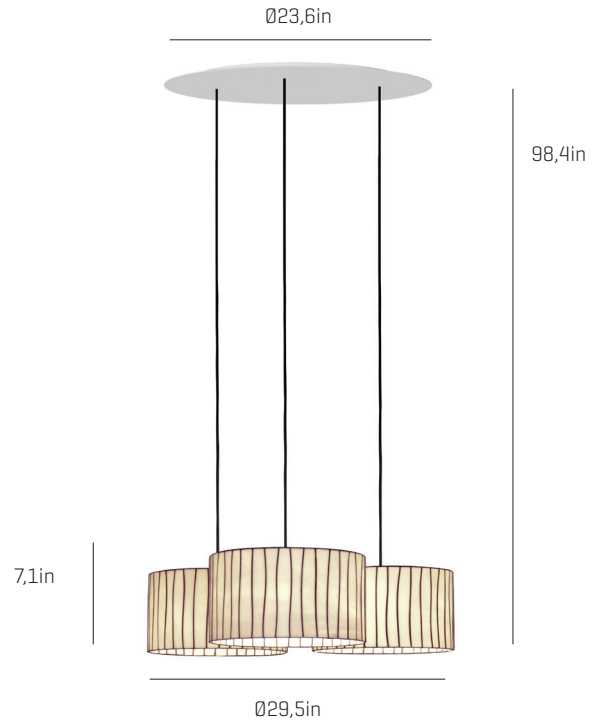

Curvas

ref. **CV04-7**

Pendant lamp

Curvas Collection

MATERIAL FINISHES

LAMPSHADE

Glass

One color to choose

E26LED - Max. 7x13 W

upon request:

GU24 - Max. 7x23 W

OTHER TECHNICAL DATA

NET WEIGHT

39,7lb

PACKAGING

31,5x47,2x49,2in

77lb

ELECTRICAL FEATURES

CERTIFICATIONS

Curvas

ref. **CV04C-3**

Pendant lamp

Curvas Collection

MATERIAL FINISHES

LAMPSHADE

Glass

One color to choose

Bottom diffuser

CANOPY AND CABLE

DIBOND®

Black or transparent cable

RECOMMENDED BULBS