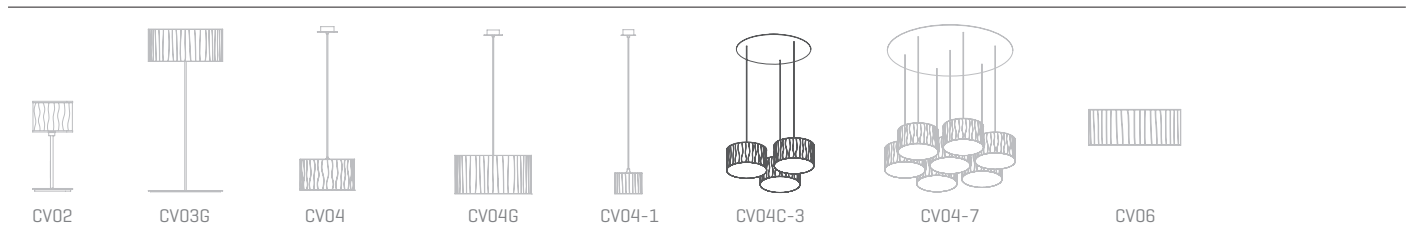

77lb

ELECTRICAL FEATURES

CERTIFICATIONS

Curvas

ref. **CV04C-3**

Pendant lamp

Curvas Collection

MATERIAL FINISHES