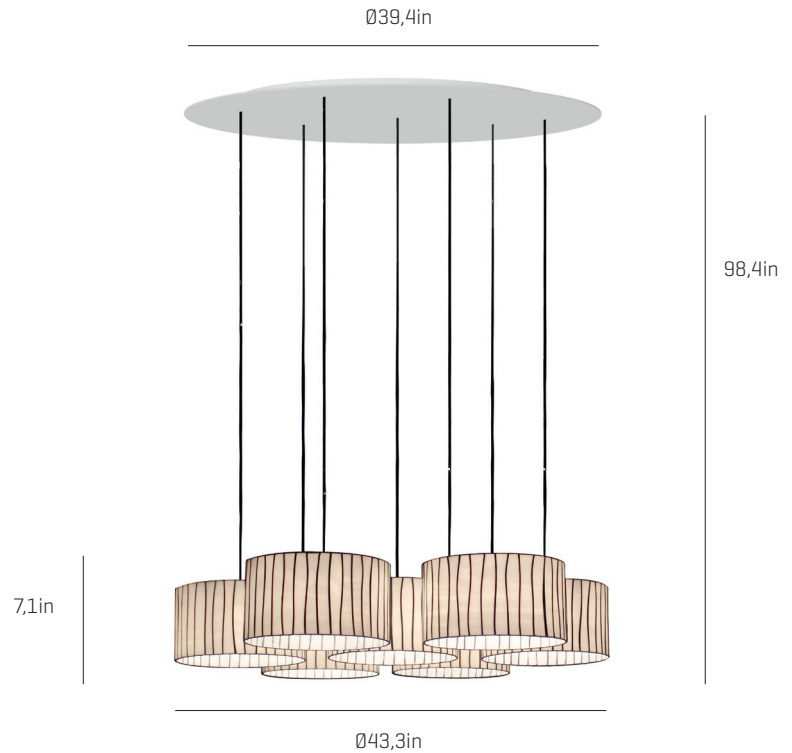

Curvas

ref. **CV04-7**

Pendant lamp

Curvas Collection

MATERIAL FINISHES

LAMPSHADE

Glass

One color to choose

Bottom diffuser

CANOPY AND CABLE

DIBOND®

Black or transparent cable

RECOMMENDED BULBS

120V - 60Hz

E26 Med. - Max. 7x100 W

E26 Med. - Max. 7x42 W

E26LED - Max. 7x13 W

upon request:

GU24 - Max. 7x23 W

OTHER TECHNICAL DATA

NET WEIGHT

39,7lb

PACKAGING

31,5x47,2x49,2in

77lb

ELECTRICAL FEATURES

CERTIFICATIONS

Curvas

ref. **CV04C-3**

Pendant lamp

Curvas Collection

MATERIAL FINISHES