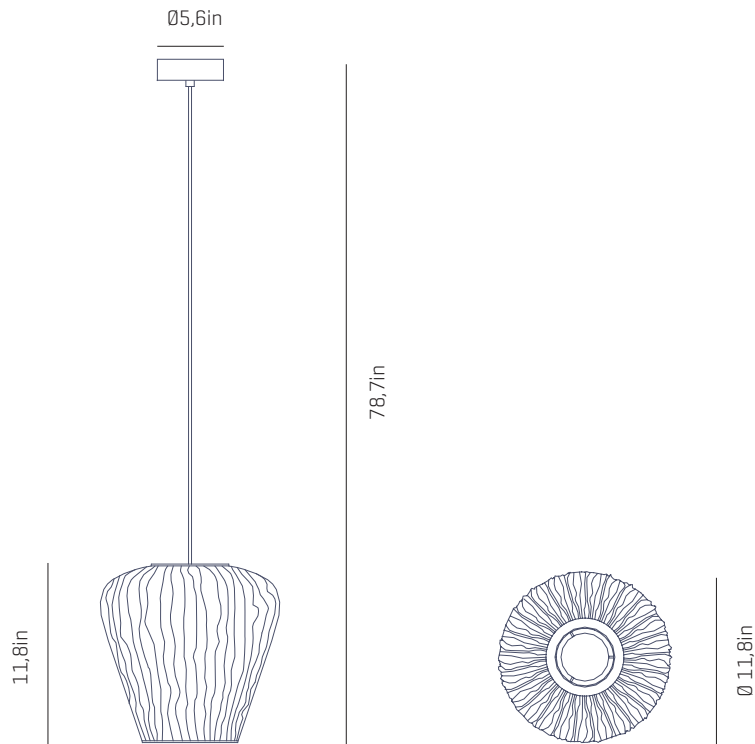

a

by arturo alvarez

coral collection

LED

USA & Canada

ref. COCY04-LD

MATERIALS & COMPONENTS

LAMPSHADE

Painted stainless steel | One color to choose

BL

BE

G

T

CUSTOM
COLOR

Steel gloss nickel-plated and stainless steel

CANOPY AND CABLE

Steel gloss nickel-plated and stainless steel

Transparent or black cable

Standard: 78,7in

Length customizable

LIGHT SOURCE BUILT IN

100~277V - 60Hz

18,1W 3000K 1776lm built-in
upon request 2700K 1645lm

Dimming system: 0-10V
upon request PHASE CONTROL (only 120V)

CANOPY AND CABLE

Steel gloss nickel-plated and stainless steel

Transparent or black cable

Standard: 78,7in

Length customizable

RECOMMENDED BULBS

120V - 60Hz

 E26 LED- Max. 1x12 W