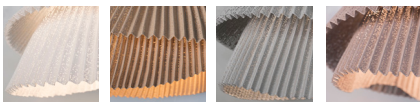

Painted stainless steel | One color to choose

BL

BE

G

T

CUSTOM
COLOR

Steel gloss nickel-plated and stainless steel

CANOPY AND CABLE

Steel gloss nickel-plated and stainless steel

Transparent or black cable

Standard: 78,7in

Length customizable

LIGHT SOURCE BUILT IN

100~277V - 60Hz

18,1W 3000K 1776lm built-in
upon request 2700K 1645lm

Dimming system: 0-10V
upon request PHASE CONTROL (only 120V)

LAMPSHADE

Painted stainless steel | One color to choose

BL

BE

G

T

CUSTOM
COLOR

Steel gloss nickel-plated and stainless steel