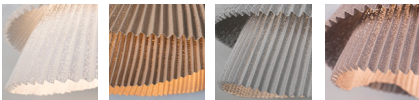

Painted stainless steel | One color to choose

BL

BE

G

T

CUSTOM
COLOR

Steel gloss nickel-plated and stainless steel

CANOPY AND CABLE

LAMPSHADE

Painted stainless steel | One color to choose

BL

BE

G

T

CUSTOM
COLOR

Steel gloss nickel-plated and stainless steel