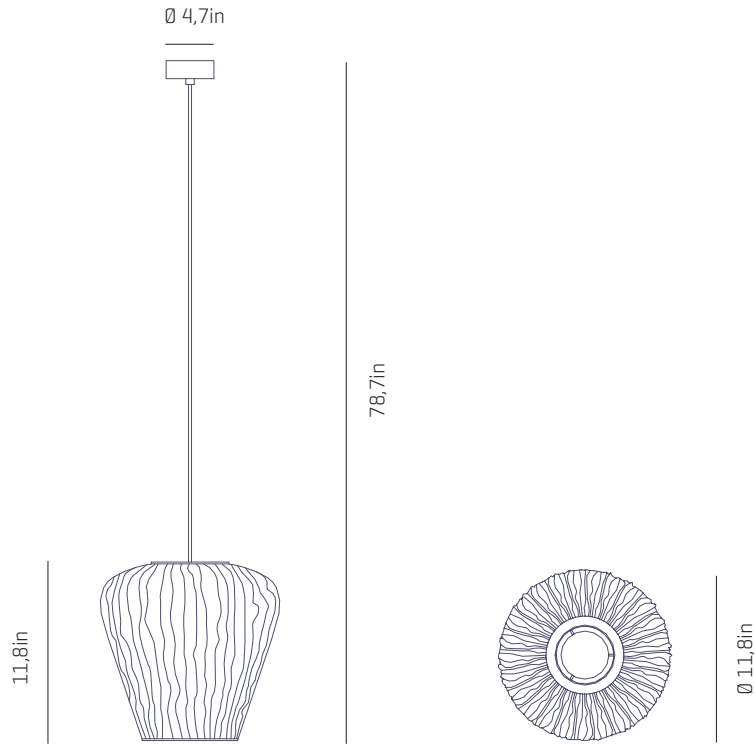

a

by arturo alvarez

coral collection