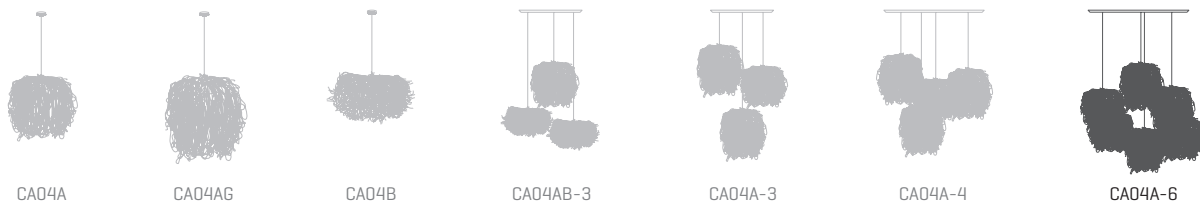

Caos Collection

MATERIAL FINISHES

LAMPSHADE

Cord

Color

or other combination with

Stainless steel

CANOPY AND CABLE

DIBOND®

Transparent cable

RECOMMENDED BULBS

120V - 60Hz

E26 Med. - Max. 6x100 W

E26 Med. - Max. 6x42 W

E26LED - Max. 6x13 W

upon request:

GU24 - Max. 6x23 W

OTHER TECHNICAL DATA

NET WEIGHT

30,9lb

PACKAGING

31,5x47,2x45,3in

44lb

ELECTRICAL FEATURES

CERTIFICATIONS