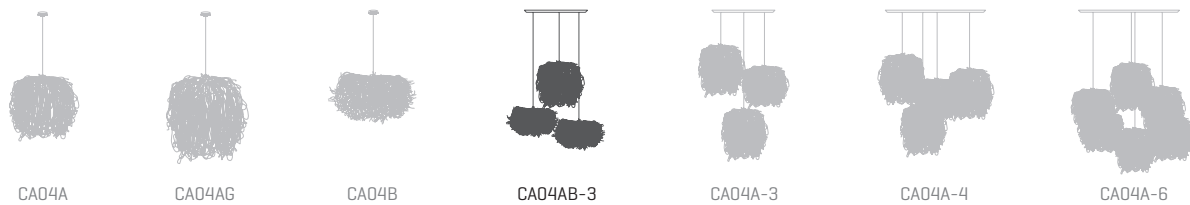

23,6x31,5x36,2in

23,1lb

ELECTRICAL FEATURES

CERTIFICATIONS

Caos

ref. CA04AB-3

1xCA04A, 2xCA04B

Pendant lamp

Caos Collection

MATERIAL FINISHES

LAMPSHADE

Cord

Color combination: 48-47-51

or other combination with
u otra combinaci3n con

Stainless steel

CANOPY AND CABLE