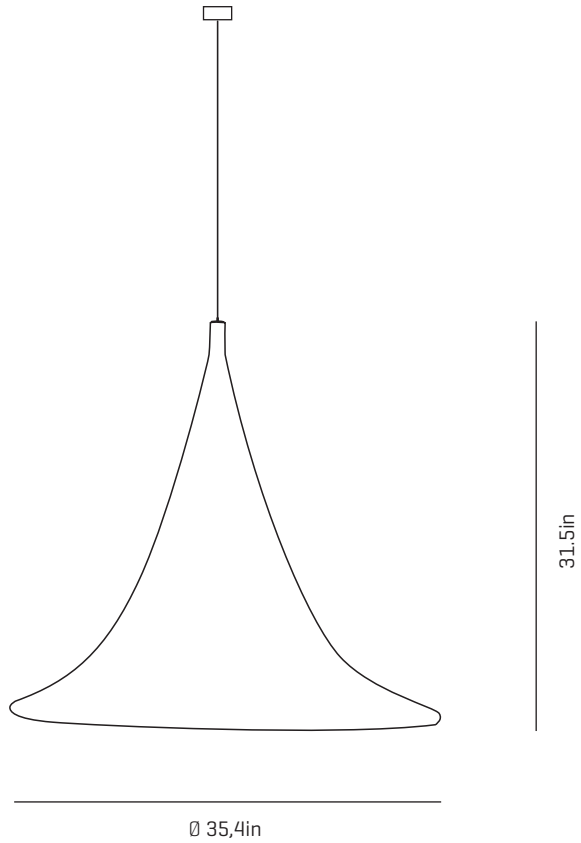

a

emotional light

cabana collection

USA & Canada

ref. CB04G

MATERIALS & COMPONENTS

LAMPSHADE

3D Knit
One color to choose

NA

AE

BG

CANOPY AND CABLE

Steel painted in black

Black cable

Standard: 200cm | 78,7in
Length/largo customizable