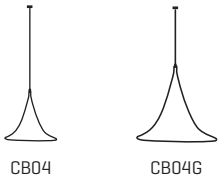

USA & Canada

ref. CB04G