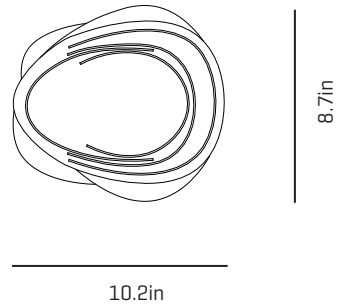

a

emotional light

blossom collection

USA & Canada
ref. BS02

BS02

MATERIALS & COMPONENTS

LAMPSHADE

Painted stainless steel | One color to choose

BL

MC

CUSTOM
COLOR

Diffuser included

SUPPORT AND CABLE

Painted steel

White or black cable

Standard: 200cm | 78,7in

RECOMMENDED BULBS

120V - 60Hz

E26 LED- Max. 1x12 W

OTHER DATA

NET WEIGHT

2,9kg | 6,6lb

PACKAGING

11,8x11x23,6in