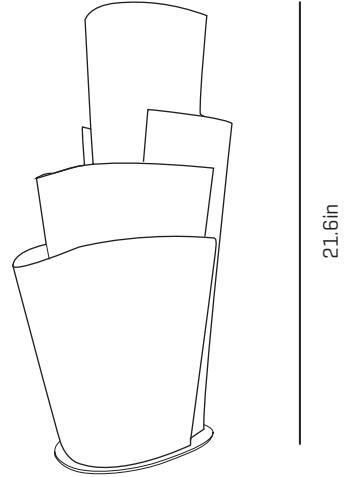

a

emotional light

blossom collection

USA & Canada
ref. BS02

BS02

MATERIALS & COMPONENTS

LAMPSHADE

Painted stainless steel | One color to choose

BL

MC

CUSTOM
COLOR

Diffuser included

SUPPORT AND CABLE

Painted steel

White or black cable

Standard: 200cm | 78,7in

RECOMMENDED BULBS

120V - 60Hz

E26 LED- Max. 1x12 W

OTHER DATA

NET WEIGHT

2,9kg | 6,6lb

PACKAGING

11,8x11x23,6in