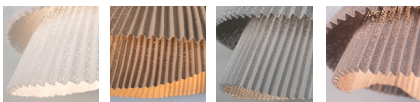

BA06

MATERIALS & COMPONENTS

LAMPSHADE

Painted stainless steel | One color to choose

BL

BE

G

T

CUSTOM
COLOR

Steel gloss nickel-plated and stainless steel

CANOPY AND CABLE

Steel gloss nickel-plated and stainless steel

Transparent or black cable

Standard: 78,7in

Length customizable

RECOMMENDED BULBS