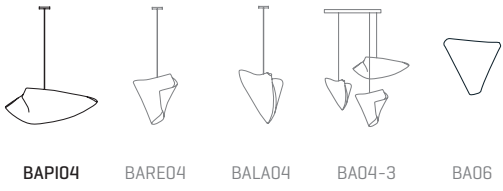

2,2lb

PACKAGING

17,3x 17,3x 15,7in

4,6lb

ELECTRICAL FEATURES

CERTIFICATIONS

a

by arturo alvarez

ballet collection

78,7in

USA & Canada

ref. BAPI04

BAPI04

BARE04

BALA04

BA04-3