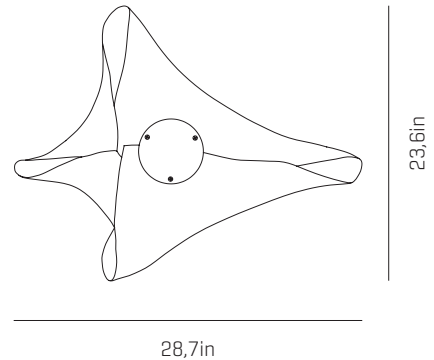

a

by arturo alvarez

ballet collection

78,7in

USA & Canada

ref. BAPI04

BAPI04

BARE04

BALA04

BA04-3

BA06

MATERIALS & COMPONENTS

LAMPSHADE

Painted stainless steel | One color to choose

BL

BE

G

T

CUSTOM
COLOR

Steel gloss nickel-plated and stainless steel

CANOPY AND CABLE

Steel gloss nickel-plated and stainless steel

Transparent or black cable

Standard: 78,7in

Length customizable

RECOMMENDED BULBS

120V - 60Hz

E26 LED- Max. 1x12 W

OTHER DATA

NET WEIGHT

2,6lb

PACKAGING

23,6x 23,6x 13in

7,2lb

ELECTRICAL FEATURES

CERTIFICATIONS