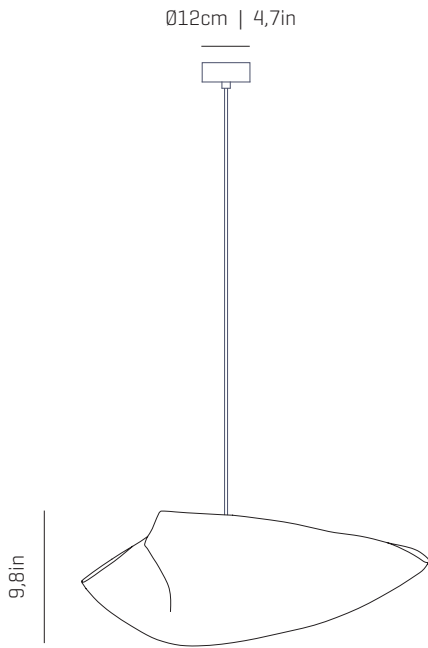

Standard: 78,7in

Length customizable

LIGHT SOURCE BUILT IN

100~277V - 60Hz

18,1W 3000K 1776lm built-in
upon request 2700K 1645lm

Dimming system: 0-10V
upon request PHASE CONTROL (only 120V)

OTHER DATA

NET WEIGHT

2,2lb

PACKAGING

17,3x 17,3x 15,7in

4,6lb

ELECTRICAL FEATURES

CERTIFICATIONS

a

by arturo alvarez

ballet collection

78,7in

USA & Canada

ref. BAPI04

BAPI04

BARE04

BALA04

BA04-3