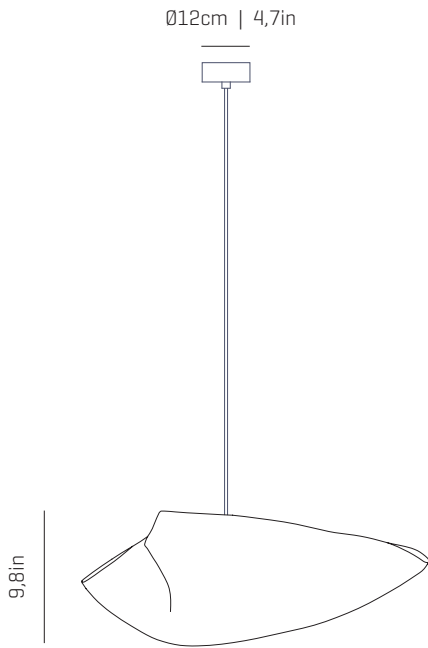

a

by arturo alvarez

ballet collection