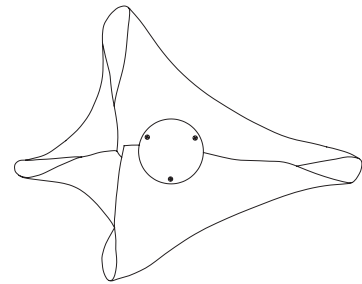

a

by arturo alvarez

ballet collection

78,7in

LED

USA & Canada

ref. BAPI04-LD

BAPI04