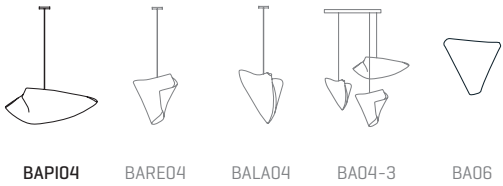

a

by arturo alvarez

ballet collection

78,7in

LED

USA & Canada

ref. BAPI04-LD

BAPI04

BARE04

BALA04

BA04-3

BA06

MATERIALS & COMPONENTS

LAMPSHADE

Painted stainless steel | One color to choose

BL