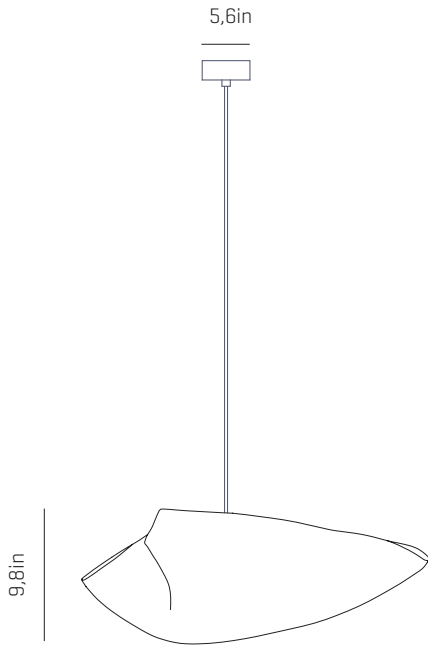

a

by arturo alvarez

ballet collection

78,7in

LED

USA & Canada

ref. BAPI04-LD

BAPI04

BARE04

BALA04

BA04-3

BA06

MATERIALS & COMPONENTS

LAMPSHADE

Painted stainless steel | One color to choose

BL

Standard: 78,7in

Length customizable

LIGHT SOURCE BUILT IN

100~277V - 60Hz

18,1W 3000K 1776lm built-in
upon request 2700K 1645lm

Dimming system: 0-10V
upon request PHASE CONTROL (only 120V)

OTHER DATA

NET WEIGHT