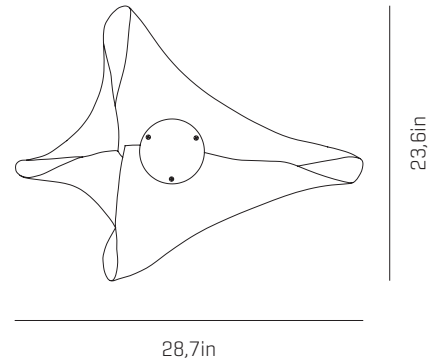

a

by arturo alvarez

ballet collection