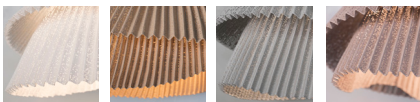

BARE04

BALA04

BA04-3

BA06

MATERIALS & COMPONENTS

LAMPSHADE

Painted stainless steel | One color to choose

BL

BE

G

T

CUSTOM
COLOR

Steel gloss nickel-plated and stainless steel

CANOPY AND CABLE

Steel gloss nickel-plated and stainless steel

Transparent or black cable