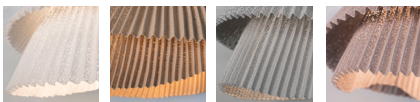

by arturo alvarez

ballet collection

USA & Canada

ref. BAPI04

MATERIALS & COMPONENTS

LAMPSHADE

Painted stainless steel | One color to choose

BL

BE

G

T

CUSTOM
COLOR

Steel gloss nickel-plated and stainless steel

CANOPY AND CABLE

Steel gloss nickel-plated and stainless steel

Transparent or black cable
Standard: 78,7in
Length customizable