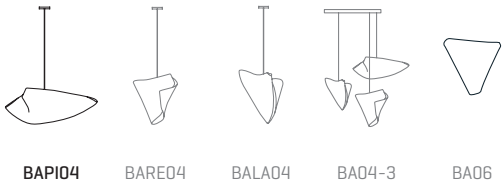

USA & Canada

ref. BAPI04

MATERIALS & COMPONENTS

LAMPSHADE

Painted stainless steel | One color to choose