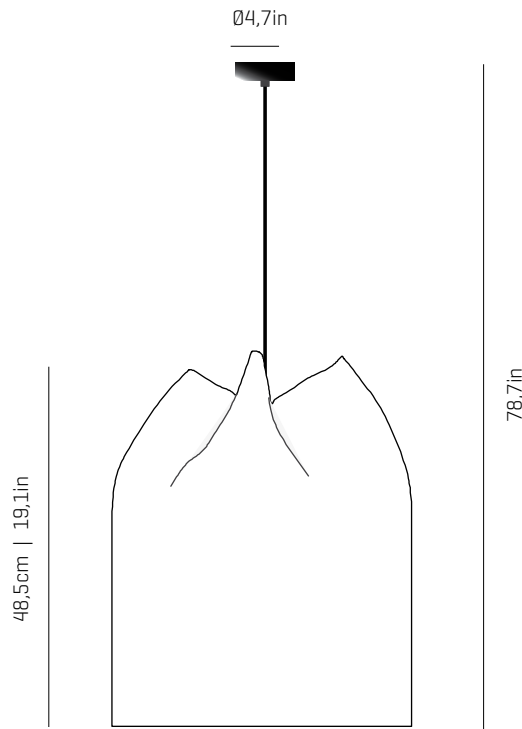

a

emotional light

USA & Canada

ref. AG404

AG104 AG204 AG304 AG404

**MATERIALS & COMPONENTS**

LAMPSHADE

Painted stainless steel | One color to choose

BL BE G T

CUSTOM  
COLOR

Stainless steel painted in matt black

CANOPY AND CABLE

Steel painted in matt black

Black cable

Standard: 78,7in

Length customizable

RECOMMENDED BULBS

**120V - 60Hz**

E26 LED- Max. 1x12 W

**OTHER DATA**

NET WEIGHT

3.3lb

PACKAGING

20x 20x 20,9in