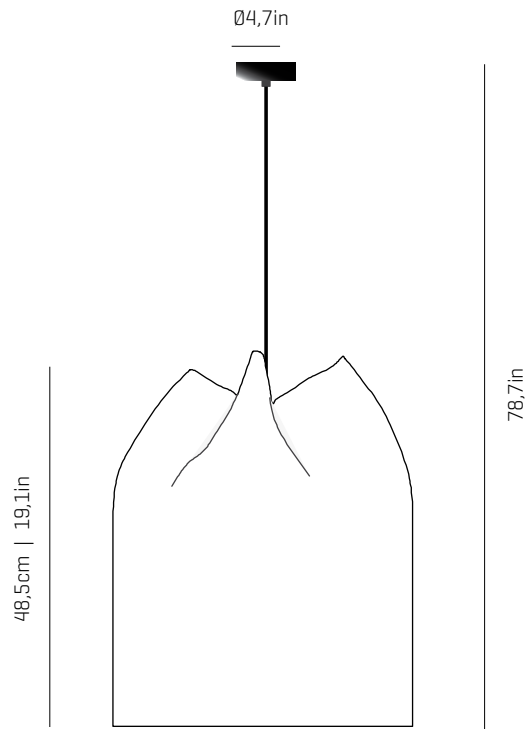

a

emotional light

USA & Canada

ref. AG404

AG104 AG204 AG304 AG404

**MATERIALS & COMPONENTS**

LAMPSHADE

Painted stainless steel | One color to choose

BL BE G T

Stainless steel painted in matt black

CANOPY AND CABLE

Steel painted in matt black

Black cable

Standard: 78,7in

Length customizable

RECOMMENDED BULBS

**120V - 60Hz**

E26 LED- Max. 1x12 W

**OTHER DATA**

NET WEIGHT

3.3lb

PACKAGING

20x 20x 20,9in

8.2lb