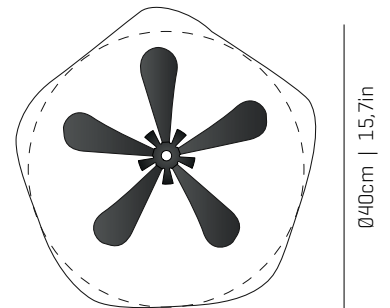

a

emotional light

USA & Canada

ref. AG404

AG104 AG204 AG304 AG404

**MATERIALS & COMPONENTS**

LAMPSHADE

Painted stainless steel | One color to choose

BL BE G T

Stainless steel painted in matt black

CANOPY AND CABLE

Steel painted in matt black

Black cable

Standard: 78,7in

Length customizable

RECOMMENDED BULBS

**120V - 60Hz**

E26 LED- Max. 1x12 W

**OTHER DATA**

NET WEIGHT

3.3lb

PACKAGING

20x 20x 20,9in

8.2lb