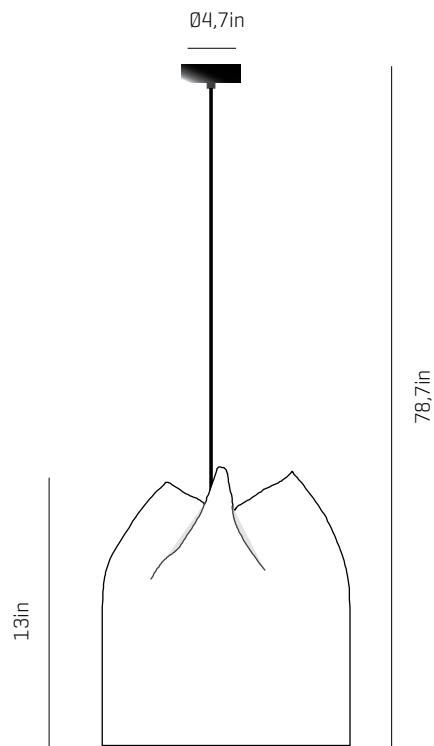

a

emotional light