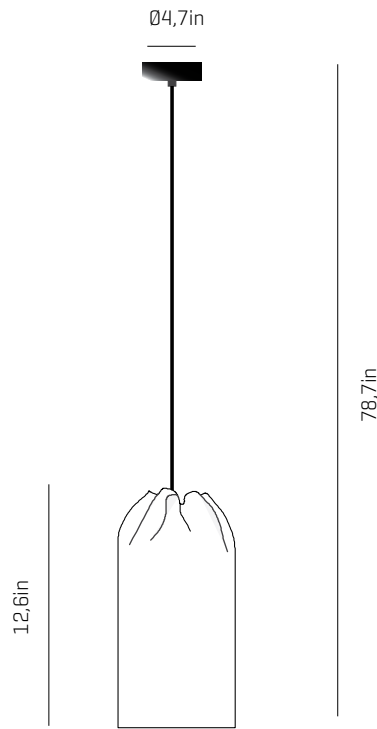

emotional light