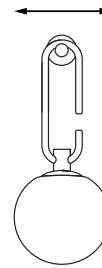

NH1217

NH Wall

Ø5^{1/2}"
Ø14 cm

Ø7^{3/4}"
Ø19,6 cm

12^{13/16}"
32,6 cm

Ø5^{15/16}"
Ø15 cm

MATERIALS	Diffuser in white blown glass Adjustable ring in a brushed brass
------------------	---

LAMP TYPE	LED (Non Integrated) ONLY
------------------	---------------------------

LIGHT SOURCE	Max 5W LED E12/G16.5
---------------------	----------------------

EMISSION	Diffused
-----------------	----------

CONTROL TYPE	Switch (on cord)
---------------------	------------------

INPUT VOLTAGE	120V
----------------------	------