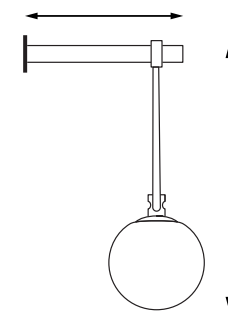

NH1217

NH Wall

Ø5^{1/2}"
Ø14 cm

Ø7^{3/4}"
Ø19,6 cm

12^{13/16}"
32,6 cm

Ø5^{15/16}"
Ø15 cm

MATERIALS	Diffuser in white blown glass Adjustable ring in a brushed brass
------------------	---

LAMP TYPE	LED (Non Integrated) ONLY
------------------	---------------------------

LIGHT SOURCE	Max 5W LED E12/G16.5
---------------------	----------------------

EMISSION	Diffused
-----------------	----------

CONTROL TYPE	Switch (on cord)
---------------------	------------------

INPUT VOLTAGE	120V
----------------------	------

FINISH	○ White Glass (Diffuser) ● Brushed Brass (Ring)
---------------	--

CERTIFICATIONS	c.UL.us listed, IP20
-----------------------	----------------------