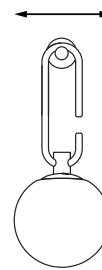

# NH Wall

Ø5<sup>1/2</sup>"  
Ø14 cm

Ø7<sup>3/4</sup>"  
Ø19,6 cm

12<sup>13/16</sup>"  
32,6 cm

Ø5<sup>15/16</sup>"  
Ø15 cm

**MATERIALS** Diffuser in white blown glass  
Adjustable ring in a brushed brass

**LAMP TYPE** LED (Non Integrated) ONLY

**LIGHT SOURCE** Max 5W LED E12/G16.5

**EMISSION** Diffused

**CONTROL TYPE** Switch (on cord)

**INPUT VOLTAGE** 120V

**FINISH** ○ White Glass (Diffuser)  
● Brushed Brass (Ring)