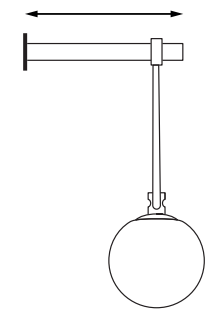

# NH Wall

Ø5<sup>1/2</sup>"  
Ø14 cm

Ø7<sup>3/4</sup>"  
Ø19,6 cm

12<sup>13/16</sup>"  
32,6 cm

Ø5<sup>15/16</sup>"  
Ø15 cm

**MATERIALS** Diffuser in white blown glass  
Adjustable ring in a brushed brass

**LAMP TYPE** LED (Non Integrated) ONLY

**LIGHT SOURCE** Max 5W LED E12/G16.5

**EMISSION** Diffused

**CONTROL TYPE** Switch (on cord)

**INPUT VOLTAGE** 120V

**FINISH** ○ White Glass (Diffuser)  
● Brushed Brass (Ring)