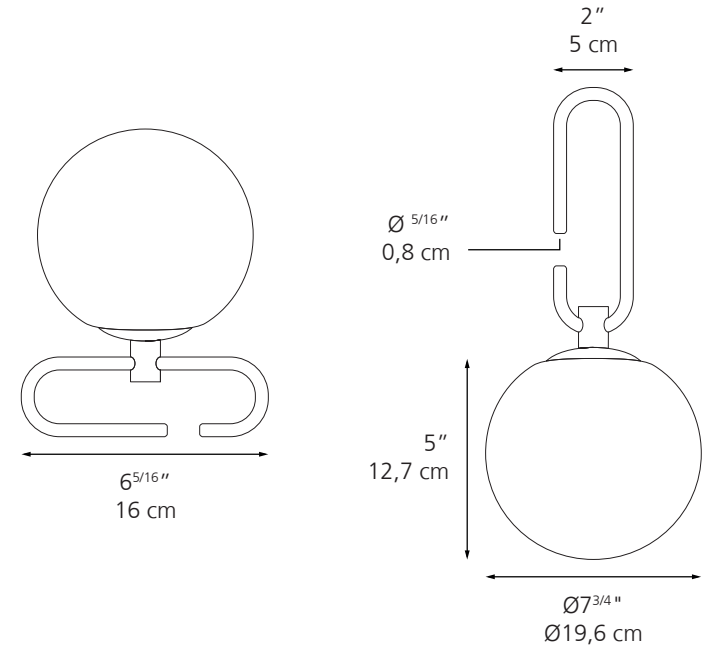

# NH1217 Table

<b>MATERIALS</b>	Diffuser in white blown glass Adjustable ring in a brushed brass
<b>LAMP TYPE</b>	LED (Non Integrated) ONLY
<b>LIGHT SOURCE</b>	5W LED E12/G16.5
<b>EMISSION</b>	Diffused
<b>INPUT VOLTAGE</b>	120V
<b>CONTROL TYPE</b>	Switch (On Cord)
<b>FINISH</b>	○ White Glass (Diffuser) ● Brushed Brass (Ring)