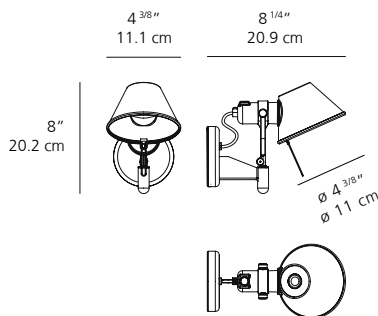

■ aluminum

CERTIFICATIONS

c.UL.us listed

TOLOMEO WALL SPOT

EMISSION

adjustable direct and indirect

LIGHT SOURCE

LED
10W 3000K >80CRI
or
LED, INC
max 75W E26/A19