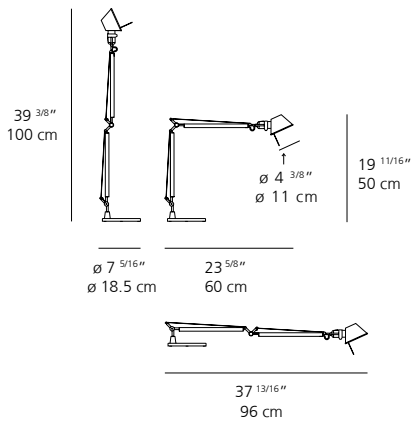

TOLOMEO MIDI TW

EMISSION

adjustable direct

LIGHT SOURCE

LED

12W 2300 - 3000K >80 CRI

DIMMING FEATURE

on/off dimmer switch

■ aluminum

CERTIFICATIONS

c.UL.us listed

TOLOMEO MINI TW

EMISSION

adjustable direct

LIGHT SOURCE

LED

12W 2300 - 3000K >80 CRI