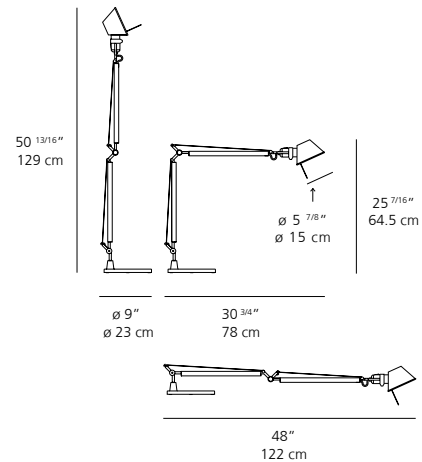

aluminum

CERTIFICATIONS
c.UL.us listed