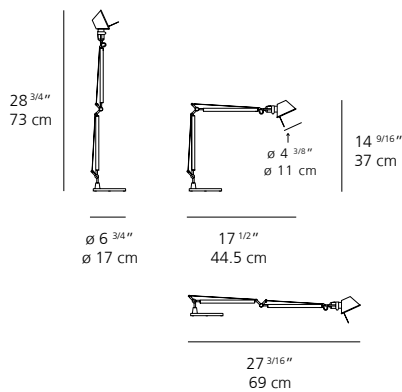

TABLE

TOLOMEO MICRO

EMISSION

adjustable direct

LIGHT SOURCE

LED
10W 3000K >80 CRI
or
LED, INC
max 60W E12/G16.5

DIMMING FEATURE

dimmer switch located on cord for LED version
on/off switch located on cord for E12 socket version

- aluminum
- white (E12 socket only)
- black (E12 socket only)
- gold (E12 socket only)

CERTIFICATIONS

c.UL.us listed

TOLOMEO MIDI

EMISSION

adjustable direct

LIGHT SOURCE

LED
10W 3000K >80 CRI