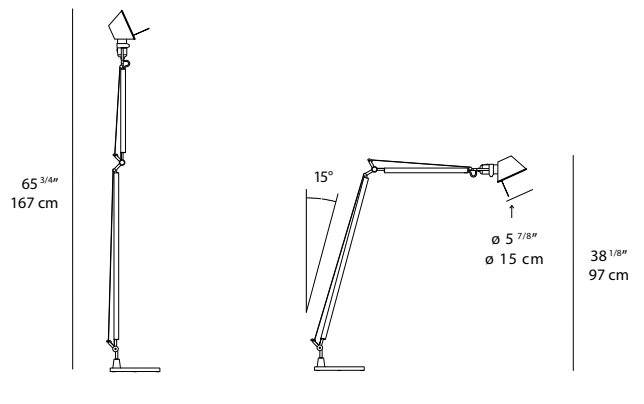

TOLOMEO READING FLOOR

EMISSION

adjustable direct

LIGHT SOURCE

LED
10W 3000K >80CRI
or
LED, CFL, INC
max 75W E26/A19

DIMMING FEATURE

dimmer switch located on head (LED version)
on/off switch located on head(E26 socket
version)

- aluminum
- black (E26 socket only)

CERTIFICATIONS

c.UL.us listed