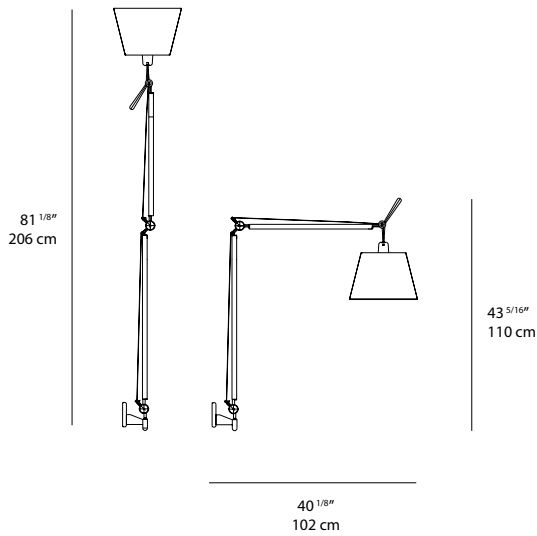

Base

Clamp

Bracket

TOLOMEO OFF CENTER WALL

EMISSION

adjustable direct and indirect diffused

LIGHT SOURCE

LED

31W 3000K >80CRI

or

LED, CFL, INC

max 100W E26/A19

DIMMING FEATURE

dimmer on cord

aluminum/parchment

aluminum/fiber