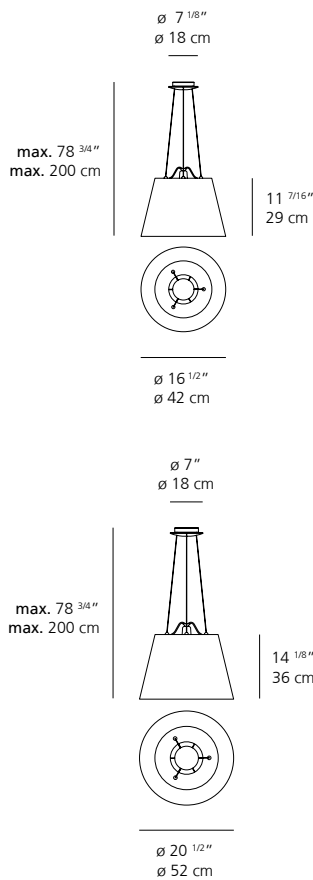

TOLOMEO MEGA

TOLOMEO MEGA SUSPENSION

EMISSION
direct and diffused

LIGHT SOURCE
LED, CFL, INC
max 150W E26/A19

DIMMING FEATURE
dimmable

- aluminum/parchment
- aluminum/fiber
- aluminum/black

CERTIFICATIONS
c.UL.us listed