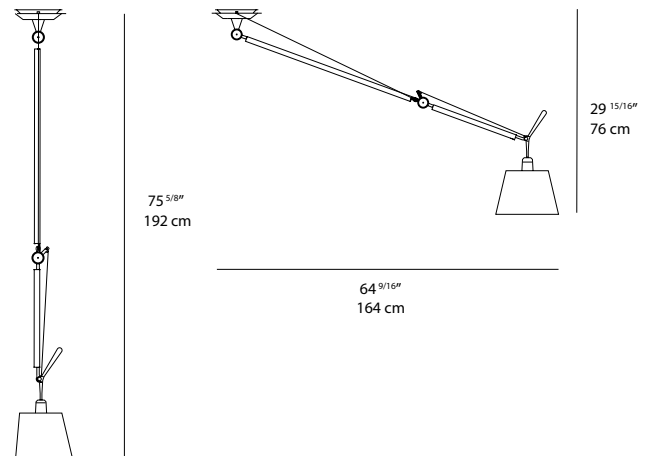

DIMMING FEATURE

dimmer on cord

- aluminum/parchment
- aluminum/fiber
- aluminum/black
- black/black

CERTIFICATIONS

c.UL.us listed