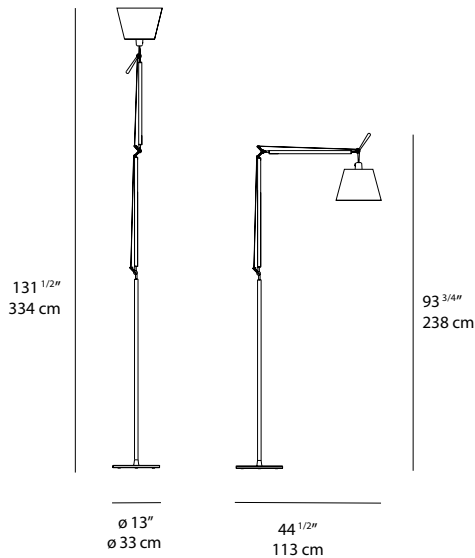

 **illuminaTions**

425 Peachtree Hills Ave. NE #3 Atlanta, GA 30305
404.876.1064 sales@illumco.com

TOLOMEO MEGA

TOLOMEO MEGA FLOOR

EMISSION

adjustable direct and indirect diffused

LIGHT SOURCE

LED
31W 3000K >80CRI
or
LED, CFL, INC
max 100W E26/A19

DIMMING FEATURE

dimmer on cord

- aluminum/parchment
- aluminum/fiber
- aluminum/black
- black/black

CERTIFICATIONS

c.UL.us listed

TOLOMEO OFF CENTER SUSPENSION

EMISSION

adjustable direct and indirect diffused

LIGHT SOURCE

LED
31W 3000K >80CRI
or
LED, CFL, INC
max 100W E26/A19

DIMMING FEATURE

dimmer on cord

- aluminum/parchment
- aluminum/fiber
- aluminum/black
- black/black

CERTIFICATIONS

c.UL.us listed