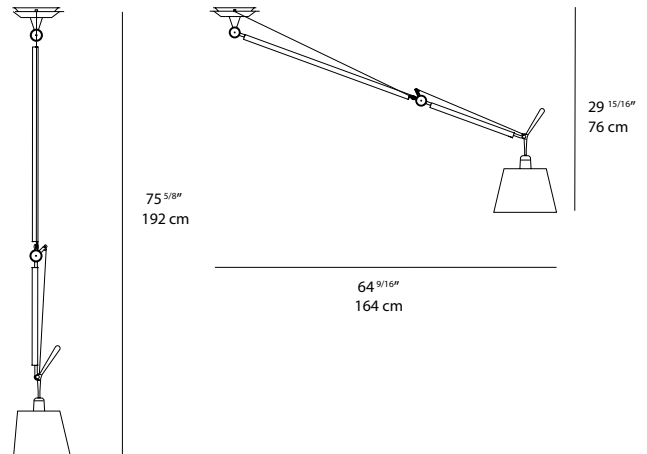

DIMMING FEATURE

dimmer on cord

- aluminum/parchment
- aluminum/fiber
- aluminum/black
- black/black

CERTIFICATIONS

c.UL.us listed