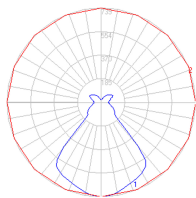

### Dimensions

### Packaging

2 Boxes

1 x 9-9/16" x 14-11/16" x 20-15/16" / 5.51 lbs - 24 cm x 37 cm x 53 cm / 2.5 kg

1 x 21-3/4" x 21-3/4" x 15-13/16" / 5.29 lbs - 55 cm x 55 cm x 40 cm / 2.4 kg

### Light distribution

Diffused

Red = Max Cd. Through Vertical plane

Blue = Max Cd. Through Horizontal plane