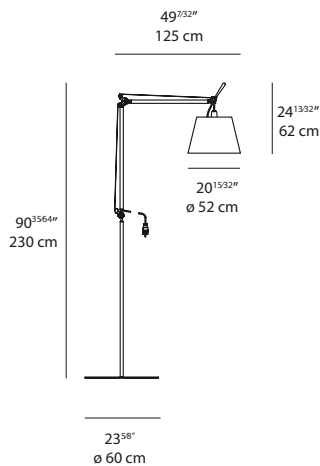

TOLOMEO OUTDOOR PARALUME

TOLOMEO OUTDOOR FLOOR

EMISSION

adjustable direct and indirect diffused

LIGHT SOURCE

LED
20W 3000K >80CRI

DIMMING FEATURE

dimmer on cord

- aluminum/white
- aluminum/black

CERTIFICATIONS

c.UL.us listed

TOLOMEO OUTDOOR SUSPENSION

EMISSION

adjustable direct and indirect diffused

LIGHT SOURCE

LED
20W 3000K >80CRI