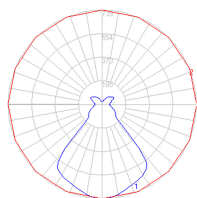

Dimensions

Packaging

1 Box

1 x 25-11/16" x 12-11/16" x 12-11/16" / 5.51 lbs - 65 cm x 32 cm x 32 cm / 2.5 kg

Light distribution

Diffused

Red = Max Cd. Through Vertical plane

Blue = Max Cd. Through Horizontal plane