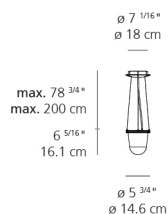

Delivered lumens	1880lm
Light output ratio	81.74lm/W
Power consumption	23W
Led type	20W C.O.B.*
CCT (Correlated Color Temperature)	3000K
CRI (Color Rendering Index)	>90
Life expectancy	50000Hrs
Control type	Dimmable 2-Wire
Input Voltage	120V
Driver	N/A
BUG Rating	N/A

Dimensions

Packaging

1 Box

1 x 25-11/16" x 12-11/16" x 12-11/16" / 5.51 lbs - 65 cm x 32 cm x 32 cm / 2.5 kg

Light distribution

Diffused

Red = Max Cd. Through Vertical plane

Blue = Max Cd. Through Horizontal plane