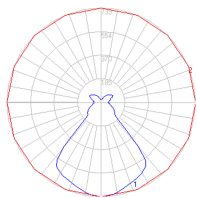

1 x 42-5/8" x 16-5/8" x 9-9/16" / 11.02 lbs - 108 cm x 42 cm x 24 cm / 5 kg

1 x 28" x 28" x 4-13/16" / 34.39 lbs - 71 cm x 71 cm x 12 cm / 15.6 kg

1 x 50-7/8" x 1-11/16" x 1-11/16" / 3.31 lbs - 129 cm x 4 cm x 4 cm / 1.5 kg

Light distribution

Diffused

Red = Max Cd. Through Vertical plane
Blue = Max Cd. Through Horizontal plane

Luminaire weight

42.77 lbs / 19.4 kg

Warranty

5 year limited warranty

last updated: 2017-06-17