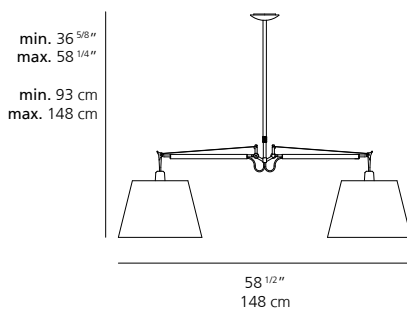

TOLOMEO DOUBLE SHADE SUSPENSION

TOLOMEO DOUBLE SHADE

EMISSION

adjustable direct and indirect diffused

LIGHT SOURCE

LED, CFL, INC
max 2x150W E26/A19

DIMMING FEATURE

dimmable