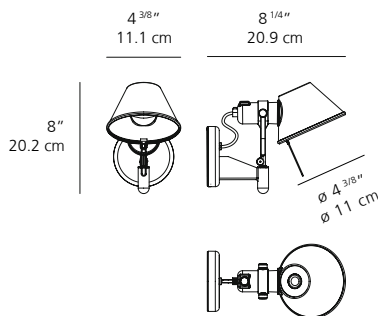

WALL SPOT

TOLOMEO MICRO WALL SPOT

EMISSION

adjustable direct and indirect

LIGHT SOURCE

LED
8W 3000K >80CRI
or
LED, INC
max 60W E12/G16.5

DIMMING FEATURE

E12 version available with on/off switch located on mounting plate or without switch
LED version available w/dimmer switch located on mounting plate or without switch

■ aluminum

CERTIFICATIONS

c.UL.us listed

TOLOMEO WALL SPOT

EMISSION

adjustable direct and indirect

LIGHT SOURCE

LED
10W 3000K >80CRI
or
LED, INC
max 75W E26/A19