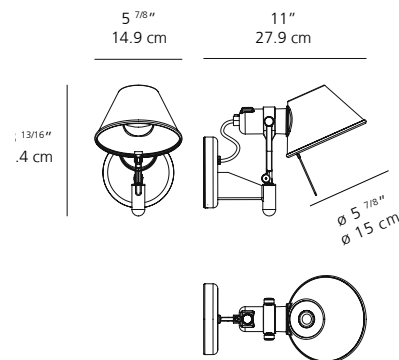

■ aluminum

CERTIFICATIONS

c.UL.us listed