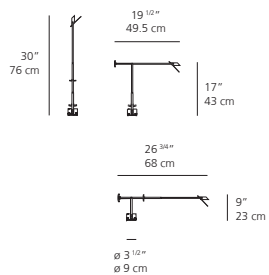

TIZIO MICRO table

EMISSION
direct

LIGHT SOURCE
HAL
max 20W G4

DIMMING FEATURE
2-intensity on/off switch

DIMENSIONS

FINISH
■ black

TIZIO 35 table

EMISSION
direct

DIMENSIONS

FINISH
■ black