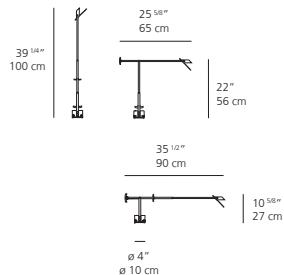

DIMENSIONS