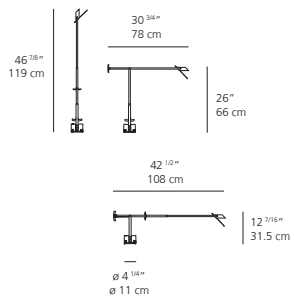

TIZIO LED table

EMISSION
direct

LIGHT SOURCE
LED/8W

DIMMING FEATURE
touch dimmer located on base

DIMENSIONS

FINISH

■ black

TIZIO table

TIZIO MICRO table

EMISSION
direct

LIGHT SOURCE
HAL
max 20W G4

DIMMING FEATURE
2-intensity on/off switch

DIMENSIONS

FINISH
■ black

TIZIO 35 table

EMISSION
direct

DIMENSIONS

FINISH
■ black