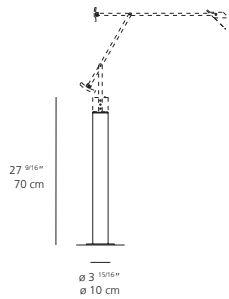

DIMENSIONS