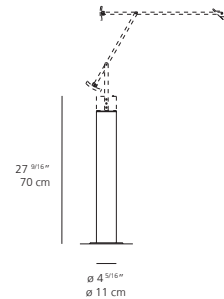

LIGHT SOURCE
HAL
max 50W GY6.35

DIMMING FEATURE
2-intensity on/off switch

DIMENSIONS

FINISH
■ black