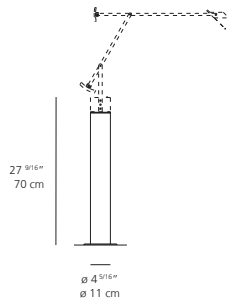

TIZIO LED floor

EMISSION
direct

LIGHT SOURCE
LED
9W 3000K >80CRI

DIMMING FEATURE
touch dimmer located on base

DIMENSIONS

FINISH

■ black

TIZIO floor