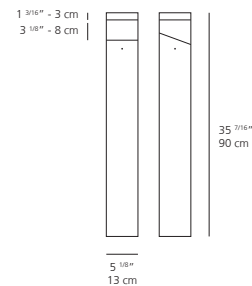

TETRAGONO 90 floor

EMISSION
diffused

LIGHT SOURCE
LED
14.6W 3000K >80CRI

DIMMING FEATURE
standard non dimmable

DIMENSIONS

FINISH
■ anthracite grey

CERTIFICATIONS
c.UL.us listed