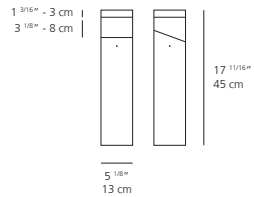

TETRAGONO floor

TETRAGONO 45 floor

EMISSION
diffused

LIGHT SOURCE
LED
14.6W 3000K >80 CRI

DIMMING FEATURE
standard non dimmable

DIMENSIONS

FINISH
■ anthracite grey

CERTIFICATIONS
c.UL.us listed

TETRAGONO 90 floor

EMISSION
diffused

LIGHT SOURCE
LED
14.6W 3000K >80CRI

DIMMING FEATURE
standard non dimmable

DIMENSIONS

FINISH
■ anthracite grey

CERTIFICATIONS
c.UL.us listed