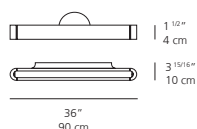

DIMENSIONS

FINISH

- ☐ white
- ☒ silver/grey

CERTIFICATIONS
c.UL.us listed, ADA

TALO 120 (48") wall

EMISSION
indirect and direct

LIGHT SOURCE
LED
54W 3000K >80CRI

DIMMING FEATURE
dimmable