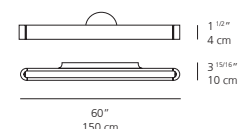

DIMENSIONS

FINISH

- ☐ white
- ☒ silver/grey

CERTIFICATIONS
c.UL.us listed, ADA