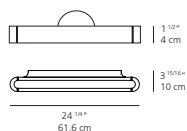

TALO LED wall

TALO 60 (24") wall

EMISSION
indirect and direct

LIGHT SOURCE
LED
36W 3000K >80CRI

DIMMING FEATURE
dimmable

DIMENSIONS

FINISH

- gloss white
- polished aluminum
- satin copper

CERTIFICATIONS
c.UL.us listed, ADA

TALO 90 (36") wall

EMISSION
indirect and direct

LIGHT SOURCE
LED
39W 3000K >80CRI

DIMMING FEATURE
dimmable

DIMENSIONS

FINISH

- white
- silver/grey