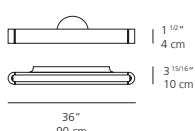

CERTIFICATIONS
c.UL.us listed, ADA

TALO 90 (36") wall

EMISSION
indirect and direct

LIGHT SOURCE
LED
39W 3000K >80CRI

DIMMING FEATURE
dimmable

DIMENSIONS

FINISH

- white
- silver/grey