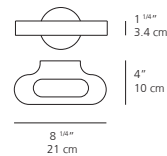

direct and indirect

LIGHT SOURCE

HAL
max 150W R7s

DIMMING FEATURE

dimnable

DIMENSIONS

FINISH

white