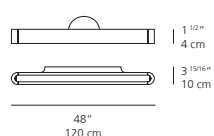

CERTIFICATIONS
c.UL.us listed, ADA

TALO 120 (48") wall

EMISSION
indirect and direct

LIGHT SOURCE
LED
54W 3000K >80CRI

DIMMING FEATURE
dimmable

DIMENSIONS

FINISH

- white
- silver/grey