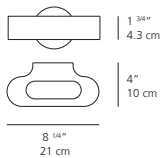

DIMENSIONS

FINISH

☐ white
☐ silver/grey
☐ polished aluminum
☐ satin copper

CERTIFICATIONS

c.UL.us listed, ADA