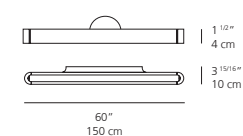

CERTIFICATIONS
c.UL.us listed, ADA

TALO 150 (60") wall

EMISSION
indirect and direct

LIGHT SOURCE
LED
68W 3000K >80CRI

DIMMING FEATURE
dimmable

DIMENSIONS

FINISH

- white
- silver/grey