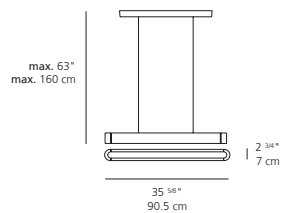

## TALO 90 (36") suspension

**EMISSION**  
indirect and direct

**LIGHT SOURCE**  
LED  
40W 3000K >80CRI

**DIMMING FEATURE**  
dimmable

### DIMENSIONS