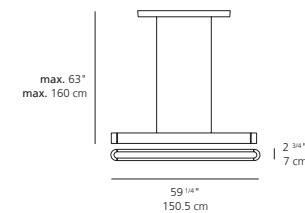

### DIMENSIONS

## TALO 150 (60") suspension

**EMISSION**  
indirect and direct

**LIGHT SOURCE**  
LED  
68W 3000K >80CRI

**DIMMING FEATURE**  
dimmable