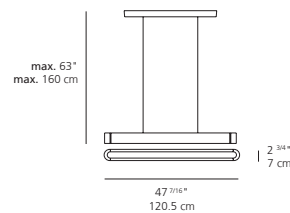

### DIMENSIONS

## TALO 120 (48") suspension

**EMISSION**  
indirect and direct

**LIGHT SOURCE**  
LED  
52W 3000K >80CRI

**DIMMING FEATURE**  
dimmable