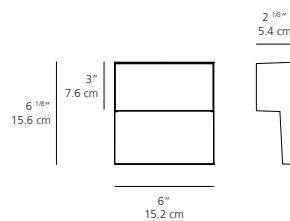

### DIMENSIONS

## PIANO DIRECT / INDIRECT wall

**EMISSION**  
direct and indirect

**LIGHT SOURCE**  
LED  
13W  
3000 or 3500K  
80 or 90 CRI

**DIMMING FEATURE**  
dimmable