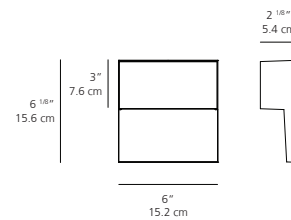

PIANO wall

PIANO DIRECT wall

EMISSION
direct

LIGHT SOURCE
LED
7W
3000 or 3500K
80 or 90 CRI

DIMMING FEATURE
dimmable

DIMENSIONS

FINISH

- white
- silver
- anthracite
- bronze

CERTIFICATIONS

c.UL.us listed, ADA

PIANO DIRECT / INDIRECT wall

EMISSION
direct and indirect

LIGHT SOURCE
LED
13W
3000 or 3500K
80 or 90 CRI

DIMMING FEATURE
dimmable

DIMENSIONS

FINISH