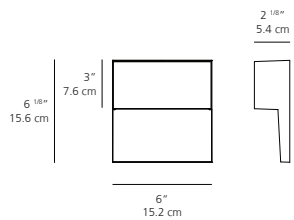

PIANO wall

PIANO DIRECT wall

EMISSION
direct

LIGHT SOURCE
LED
7W
3000 or 3500K
80 or 90 CRI

DIMMING FEATURE
dimmable

DIMENSIONS

FINISH

- white
- silver
- anthracite
- bronze

CERTIFICATIONS

c.UL.us listed, ADA

PIANO DIRECT / INDIRECT wall

EMISSION
direct and indirect

LIGHT SOURCE
LED
13W
3000 or 3500K
80 or 90 CRI

DIMMING FEATURE
dimmable

DIMENSIONS

FINISH