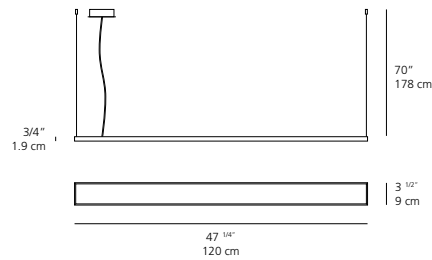

LED COLOR
3500K

FINISH
 white
 clear anodized

CRI
85

CERTIFICATIONS
c.UL.us listed

DIMENSIONS

SYSTEM

DIFFUSION
Direct & indirect

LAMPING
36W

DIMENSIONS

END CAPS AND JOINERS

END CAP

LINEAR CONNECTOR

ANGULAR CONNECTOR

For more detailed product specs, download the specsheet available on www.artemide.com