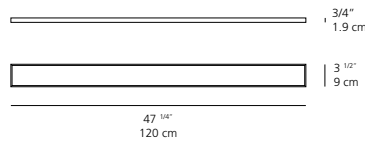

DIMENSIONS

END CAPS AND JOINERS

END CAP

LINEAR CONNECTOR

ANGULAR CONNECTOR

For more detailed product specs, download the specsheet available on www.artemide.com