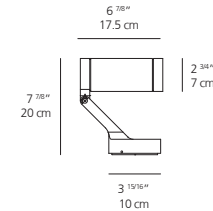

FINISH
 white
 black

DIMENSIONS

TECHNICAL DATA

	80CRI 3000K	
Beam angle:	18°	34°
Power consumption:	7W	
Delivered Lumens:	505lm	460lm
Light output ratio:	72.14lm/W	65.71lm/W

CLASSIC

LIGHT DISTRIBUTION
direct

TECHNICAL DATA

	80CRI 3000K	
Beam angle:	18°	34°
Power consumption:	10W	
Delivered Lumens:	670lm	605lm
Light output ratio:	67lm/W	60.5lm/W