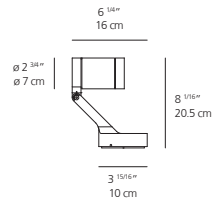

FINISH
 white
 black

DIMENSIONS

TECHNICAL DATA

	80CRI 3000K	
Beam angle:	18°	34°
Power consumption:	7W	
Delivered Lumens:	505lm	460lm
Light output ratio:	72.14lm/W	65.71lm/W

CLASSIC

LIGHT DISTRIBUTION
direct

TECHNICAL DATA

	80CRI 3000K	
Beam angle:	18°	34°
Power consumption:	10W	
Delivered Lumens:	670lm	605lm
Light output ratio:	67lm/W	60.5lm/W