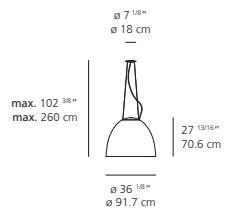

NUR 1618 ACOUSTIC suspension

EMISSION

direct lighting with subtle indirect lighting

LIGHT SOURCE

LED
124 8W 3000K >93 CRI

DIMMING FEATURE

dimmable

DIMENSIONS