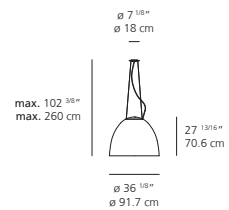

NUR 1618 LED suspension

EMISSION

direct lighting with subtle indirect lighting

LIGHT SOURCE

LED
125W 3000K >90CRI

DIMMING FEATURE

dimmable

DIMENSIONS