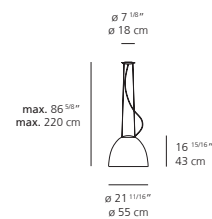

DIMENSIONS

FINISH

■ aluminum
■ anthracite grey

CERTIFICATIONS

c.UL.us listed

9 | Artemide

NUR suspension

EMISSION

direct lighting with subtle indirect lighting

LIGHT SOURCE

LED
43W 3000K >93CRI
or
LED, HAL
max 150W E26/A19

DIMMING FEATURE

dimmable

DIMENSIONS

FINISH

■ aluminum
■ anthracite grey