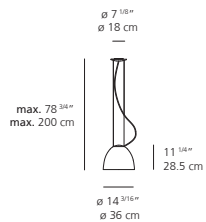

NUR suspension

NUR MINI suspension

EMISSION

direct lighting with subtle indirect lighting

LIGHT SOURCE

LED
26.9W 3000K >93CRI
or
LED, HAL
max 100W E26/A19

DIMMING FEATURE

dimmable

DIMENSIONS

FINISH

■ aluminum
■ anthracite grey

CERTIFICATIONS

c.UL.us listed

9 | Artemide

NUR suspension

EMISSION