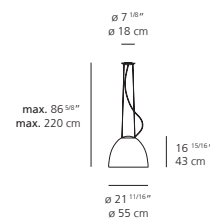

DIMENSIONS

FINISH

gloss black
 gloss white

gloss orange *new*
 gloss green *new*

gloss grey *new*

CERTIFICATIONS

c.UL.us listed

425 Peachtree Hills Ave. NE #3 Atlanta, GA 30305
404.876.1064
sales@illumco.com