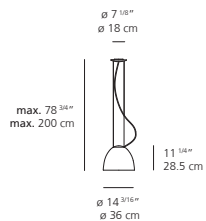

DIMENSIONS

FINISH

gloss black
 gloss white

gloss orange *new*
 gloss green *new*

gloss grey *new*

CERTIFICATIONS

c.UL.us listed

10 | **Artemide**