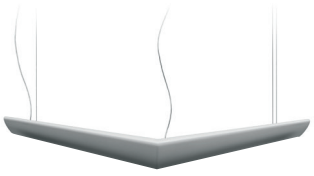

MOUETTE LED suspension

MOUETTE SYMMETRICAL suspension

EMISSION
diffused

LIGHT SOURCE
LED
4x12.9W 3000K > 90CRI
integrated light source

DIMMING FEATURE
dimmable 0-10V

DELIVERED LUMENS
5,395lm

DIMENSIONS
w / ceiling canopy

w / recessed canopy

FINISH
 white

CERTIFICATIONS
c.UL.us listed, IP20

MOUETTE ASYMMETRICAL suspension

EMISSION
diffused

LIGHT SOURCE
LED
6x12.4W 3000K > 90CRI
integrated light source

DIMMING FEATURE
dimmable 0-10V

DELIVERED LUMENS
8,356lm

DIMENSIONS
w / ceiling canopy

w / recessed canopy

FINISH
 white

CERTIFICATIONS
c.UL.us listed, IP20

MOUETTE MEGA suspension

EMISSION
diffused

LIGHT SOURCE
LED
8x13W 3000K > 90CRI
Integrated light source

DIMMING FEATURE
dimmable 0-10V

DELIVERED LUMENS
10,791lm

DIMENSIONS
w / ceiling canopy

w / recessed canopy

FINISH
 white

CERTIFICATIONS
c.UL.us listed, IP20