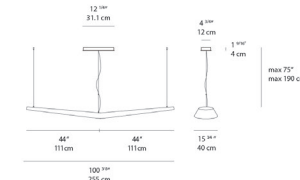

DELIVERED LUMENS
8,356lm

DIMENSIONS
w / ceiling canopy

w / recessed canopy

FINISH
 white

CERTIFICATIONS
c.UL.us listed, IP20

MOUETTE MEGA suspension

EMISSION
diffused

LIGHT SOURCE
LED
8x13W 3000K > 90CRI
Integrated light source

DIMMING FEATURE
dimmable 0-10V

DELIVERED LUMENS
10,791lm

DIMENSIONS
w / ceiling canopy

w / recessed canopy

FINISH
 white

CERTIFICATIONS
c.UL.us listed, IP20