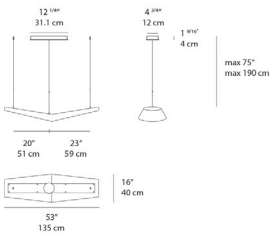

MOUETTE LED suspension

MOUETTE SYMMETRICAL suspension

EMISSION
diffused

LIGHT SOURCE
LED
4x12.9W 3000K > 90CRI
integrated light source

DIMMING FEATURE
dimmable 0-10V

DELIVERED LUMENS
5,395lm

DIMENSIONS
w / ceiling canopy

w / recessed canopy

FINISH
 white

CERTIFICATIONS
c.UL.us listed, IP20

MOUETTE ASYMMETRICAL suspension

EMISSION
diffused

LIGHT SOURCE
LED
6x12.4W 3000K > 90CRI
integrated light source

DIMMING FEATURE
dimmable 0-10V

DELIVERED LUMENS
8,356lm

DIMENSIONS
w / ceiling canopy

w / recessed canopy

FINISH
 white

CERTIFICATIONS
c.UL.us listed, IP20

MOUETTE MEGA suspension

EMISSION
diffused

LIGHT SOURCE
LED
8x13W 3000K > 90CRI
Integrated light source

DIMMING FEATURE
dimmable 0-10V

DELIVERED LUMENS
10,791lm

DIMENSIONS
w / ceiling canopy

w / recessed canopy

FINISH
 white

CERTIFICATIONS
c.UL.us listed, IP20