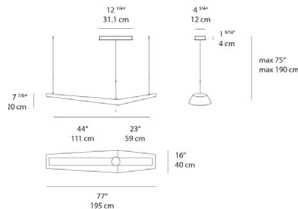

MOUETTE LED suspension

MOUETTE SYMMETRICAL suspension

EMISSION
diffused

LIGHT SOURCE
LED
4x12.9W 3000K > 90CRI
integrated light source

DIMMING FEATURE
dimmable 0-10V

DELIVERED LUMENS
5,395lm

DIMENSIONS
w / ceiling canopy

w / recessed canopy

FINISH
 white

CERTIFICATIONS
c.UL.us listed, IP20

MOUETTE ASYMMETRICAL suspension

EMISSION
diffused

LIGHT SOURCE
LED
6x12.4W 3000K > 90CRI
integrated light source

DIMMING FEATURE
dimmable 0-10V

DELIVERED LUMENS
8,356lm

DIMENSIONS
w / ceiling canopy

w / recessed canopy

FINISH
 white

CERTIFICATIONS
c.UL.us listed, IP20

MOUETTE MEGA suspension

EMISSION
diffused

LIGHT SOURCE
LED
8x13W 3000K > 90CRI
Integrated light source

DIMMING FEATURE
dimmable 0-10V

DELIVERED LUMENS
10,791lm

DIMENSIONS
w / ceiling canopy

w / recessed canopy

FINISH
 white

CERTIFICATIONS
c.UL.us listed, IP20