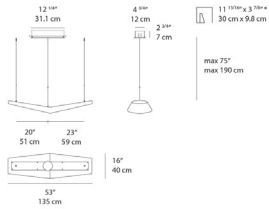

MOUETTE LED suspension

MOUETTE SYMMETRICAL suspension

EMISSION
diffused

LIGHT SOURCE
LED
4x12.9W 3000K > 90CRI
integrated light source

DIMMING FEATURE
dimmable 0-10V

DELIVERED LUMENS
5,395lm

DIMENSIONS
w / ceiling canopy

w / recessed canopy

FINISH
 white

CERTIFICATIONS
c.UL.us listed, IP20

MOUETTE ASYMMETRICAL suspension

EMISSION
diffused

LIGHT SOURCE
LED
6x12.4W 3000K > 90CRI
integrated light source

DIMMING FEATURE
dimmable 0-10V

DELIVERED LUMENS
8,356lm

DIMENSIONS
w / ceiling canopy

w / recessed canopy

FINISH
 white

CERTIFICATIONS
c.UL.us listed, IP20

MOUETTE MEGA suspension

EMISSION
diffused

LIGHT SOURCE
LED
8x13W 3000K > 90CRI
Integrated light source

DIMMING FEATURE
dimmable 0-10V

DELIVERED LUMENS
10,791lm

DIMENSIONS
w / ceiling canopy

w / recessed canopy

FINISH
 white

CERTIFICATIONS
c.UL.us listed, IP20