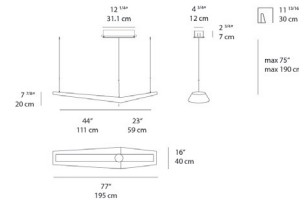

MOUETTE LED suspension

MOUETTE SYMMETRICAL suspension

EMISSION
diffused

LIGHT SOURCE
LED
4x12.9W 3000K > 90CRI
integrated light source

DIMMING FEATURE
dimmable 0-10V

DELIVERED LUMENS
5,395lm

DIMENSIONS
w / ceiling canopy

w / recessed canopy

FINISH
 white

CERTIFICATIONS
c.UL.us listed, IP20

MOUETTE ASYMMETRICAL suspension

EMISSION
diffused

LIGHT SOURCE
LED
6x12.4W 3000K > 90CRI
integrated light source

DIMMING FEATURE
dimmable 0-10V

DELIVERED LUMENS
8,356lm

DIMENSIONS
w / ceiling canopy

w / recessed canopy

FINISH
 white

CERTIFICATIONS
c.UL.us listed, IP20

MOUETTE MEGA suspension

EMISSION
diffused

LIGHT SOURCE
LED
8x13W 3000K > 90CRI
Integrated light source

DIMMING FEATURE
dimmable 0-10V

DELIVERED LUMENS
10,791lm

DIMENSIONS
w / ceiling canopy

w / recessed canopy

FINISH
 white

CERTIFICATIONS
c.UL.us listed, IP20