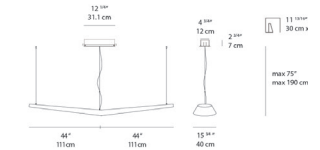

DELIVERED LUMENS
8,356lm

DIMENSIONS
w / ceiling canopy

w / recessed canopy

FINISH
 white

CERTIFICATIONS
c.UL.us listed, IP20

MOUETTE MEGA suspension

EMISSION
diffused

LIGHT SOURCE
LED
8x13W 3000K > 90CRI
Integrated light source

DIMMING FEATURE
dimmable 0-10V

DELIVERED LUMENS
10,791lm

DIMENSIONS
w / ceiling canopy

w / recessed canopy

FINISH
 white

CERTIFICATIONS
c.UL.us listed, IP20