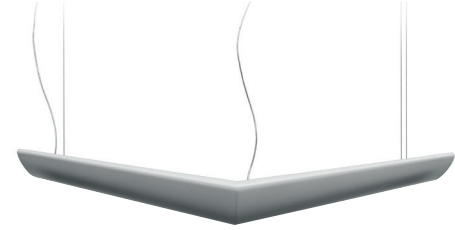

MOUETTE LED suspension

MOUETTE SYMMETRICAL suspension

EMISSION
diffused

LIGHT SOURCE
LED
4x12.9W 3000K > 90CRI
integrated light source

DIMMING FEATURE
dimmable 0-10V

DELIVERED LUMENS
5,395lm

DIMENSIONS
w / ceiling canopy

w / recessed canopy

FINISH
 white

CERTIFICATIONS
c.UL.us listed, IP20

MOUETTE ASYMMETRICAL suspension

EMISSION
diffused

LIGHT SOURCE
LED
6x12.4W 3000K > 90CRI
integrated light source

DIMMING FEATURE
dimmable 0-10V

DELIVERED LUMENS
8,356lm

DIMENSIONS
w / ceiling canopy

w / recessed canopy

FINISH
 white

CERTIFICATIONS
c.UL.us listed, IP20

MOUETTE MEGA suspension

EMISSION
diffused

LIGHT SOURCE
LED
8x13W 3000K > 90CRI
Integrated light source

DIMMING FEATURE
dimmable 0-10V

DELIVERED LUMENS
10,791lm

DIMENSIONS
w / ceiling canopy

w / recessed canopy

FINISH
 white

CERTIFICATIONS
c.UL.us listed, IP20