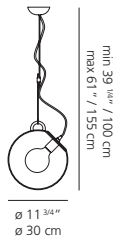

- Cable suspended luminaire for diffused lighting
- Adjustable metal rod for different ceiling heights
- Diffuser in transparent blown glass
- Dimmable (dimmable bulb required)
- **c.UL.us listed**

finish