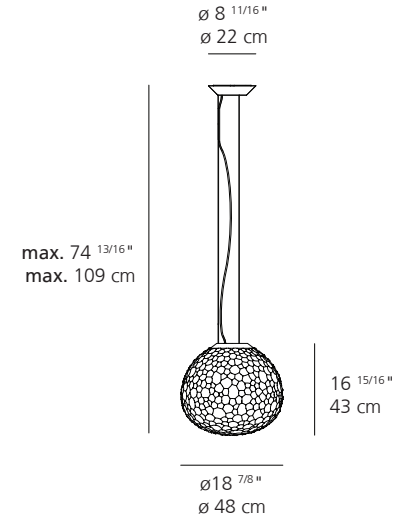

Meteorite Suspension

METEORITE 15

METEORITE 35

METEORITE 48

METEORITE 15

METEORITE 35

	METEORITE 15	METEORITE 35
EMISSION	Diffused	Diffused
LIGHT SOURCE	LED Bulb (non integrated) Max 4W E12/G16.5	LED, CFL, INC Max 100W E26/A19
DIMMING FEATURE	Dimmable	Dimmable
FINISH	○ White	○ White
CERTIFICATIONS	c.UL.us listed, IP20	c.UL.us listed, IP20

METEORITE 48

EMISSION	Diffused
LIGHT SOURCE	LED, CFL, INC Max 100W E26/A19
DIMMING FEATURE	Dimmable
FINISH	○ White
CERTIFICATIONS	c.UL.us listed, IP20