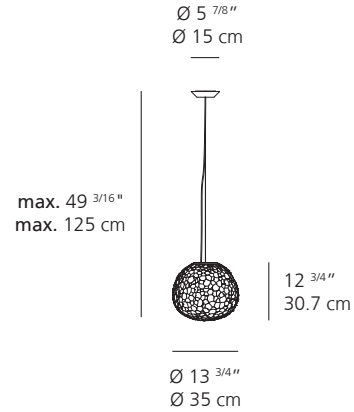

Meteorite Suspension

METEORITE 15

METEORITE 35

METEORITE 48

METEORITE 15

METEORITE 35

	METEORITE 15	METEORITE 35
EMISSION	Diffused	Diffused
LIGHT SOURCE	LED Bulb (non integrated) Max 4W E12/G16.5	LED, CFL, INC Max 100W E26/A19
DIMMING FEATURE	Dimmable	Dimmable
FINISH	○ White	○ White
CERTIFICATIONS	c.UL.us listed, IP20	c.UL.us listed, IP20

METEORITE 48

EMISSION	Diffused
LIGHT SOURCE	LED, CFL, INC Max 100W E26/A19
DIMMING FEATURE	Dimmable
FINISH	○ White
CERTIFICATIONS	c.UL.us listed, IP20