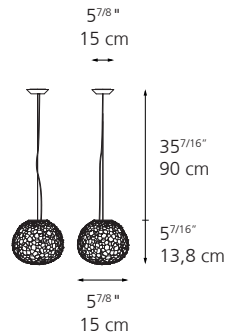

Meteorite Suspension

METEORITE 15

METEORITE 35

METEORITE 48

METEORITE 15

METEORITE 35

	METEORITE 15	METEORITE 35
EMISSION	Diffused	Diffused
LIGHT SOURCE	LED Bulb (non integrated) Max 4W E12/G16.5	LED, CFL, INC Max 100W E26/A19
DIMMING FEATURE	Dimmable	Dimmable
FINISH	○ White	○ White
CERTIFICATIONS	c.UL.us listed, IP20	c.UL.us listed, IP20

METEORITE 48

EMISSION	Diffused
LIGHT SOURCE	LED, CFL, INC Max 100W E26/A19
DIMMING FEATURE	Dimmable
FINISH	○ White
CERTIFICATIONS	c.UL.us listed, IP20