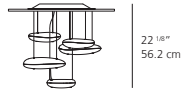

EMISSION

indirect

LIGHT SOURCE

LED
35W 3000K >80CRI

DIMMING FEATURE

dimnable

DIMENSIONS

ø 27 5/8"
ø 70 cm

LED
2x35W 3000K >80CRI

DIMMING FEATURE

dimnable

DIMENSIONS

ø 43 5/8"
ø 110 cm

FINISH

■ stainless steel

CERTIFICATIONS