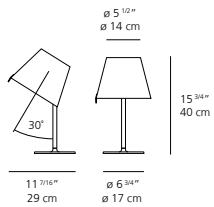

MELAMPO table

MELAMPO MINI table

EMISSION

adjustable diffuser for direct or indirect lighting

LIGHT SOURCE

LED, CFL, INC
max 60W E12/G16.5

DIMMING FEATURE

on/off switch on cord

DIMENSIONS

FINISH

grey
bronze

CERTIFICATIONS

c.UL.us listed

MELAMPO table

EMISSION

adjustable diffuser for direct and indirect lighting