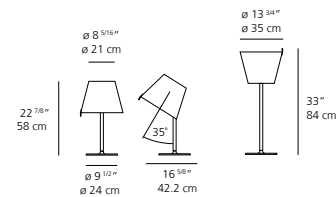

DIMENSIONS

FINISH

grey
bronze

CERTIFICATIONS

c.UL.us listed