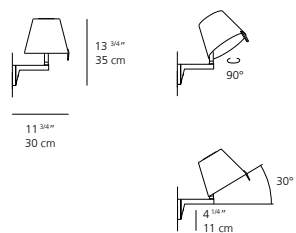

MELAMPO MINI wall

EMISSION

adjustable diffuser for direct and indirect lighting

LIGHT SOURCE

LED, CFL, INC
max 60W E12/G16.5

DIMMING FEATURE

On/off switch on body; dimmable via wall switch

DIMENSIONS