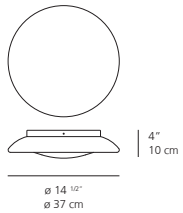

LUNEX wall | ceiling

LUNEX 15 wall | ceiling

EMISSION

diffused

LIGHT SOURCE

LED
13W 3000K >80CRI
or
LED, CFL, INC
max 75W E26/A19

DIMMING FEATURE

LED dimmable and non-dimmable options
E26 socket dimmable

DIMENSIONS

FINISH

standard

CERTIFICATIONS

c.UL.us listed

LUNEX 17 wall | ceiling

EMISSION

diffused