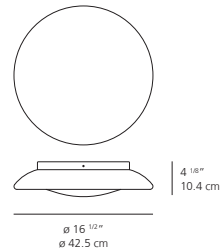

DIMENSIONS

FINISH

☐ standard

CERTIFICATIONS

c.UL.us listed